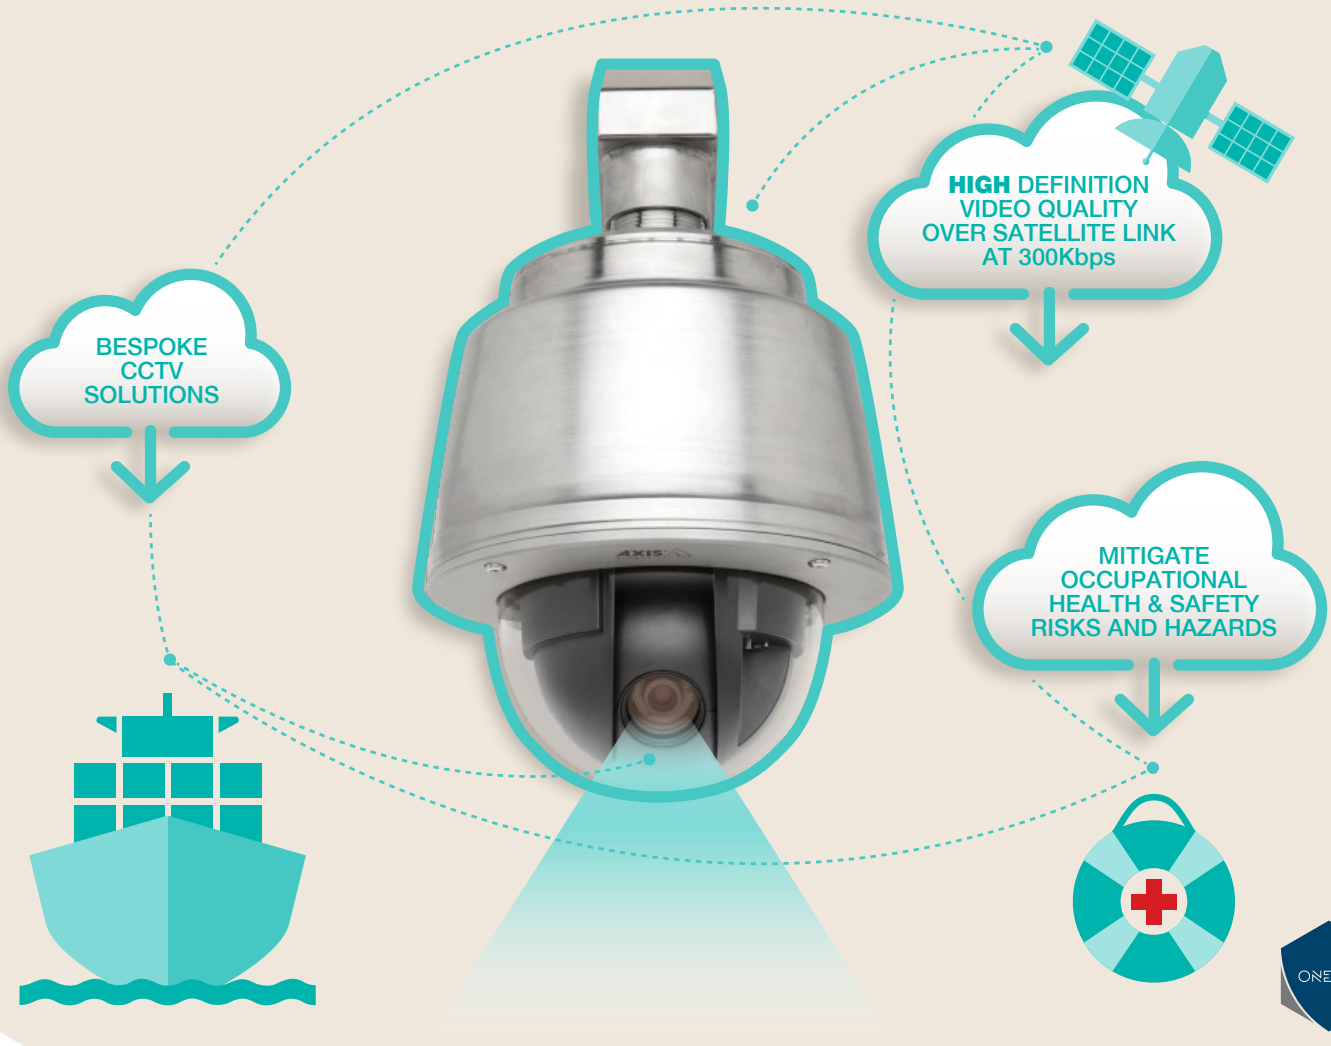

One Marine

**Bespoke CCTV Solutions
for the Maritime & Enterprise Sectors**
to meet the most demanding environments

One Marine. Setting the standard.

Utilising a CCTV solution to mitigate occupational health & safety risks and hazards. Our bespoke CCTV solutions meet the most demanding environments while assuring 24/7 satellite access to the vessel's live or archived video footage, if circumstances call for it.

Main features

- Assisted framework design and installation process for minimum operational disruption
- No wire installation! Network Ethernet Infrastructure over vessel's Electrical Grid
- Plug - n - Play or minimum installation design
- CSaaS Subscription based CCTV deployment

Deploying methodology based on sharing knowledge with the customer.

- Identify and analyze the requirement
- Provide of a high level design, upon fulfilment of customer requirements specification
- Trial - Proof of concept (3 - 6 months)
- Design finalization
- Production
- Commissioning - Training
- Maintenance - SLA